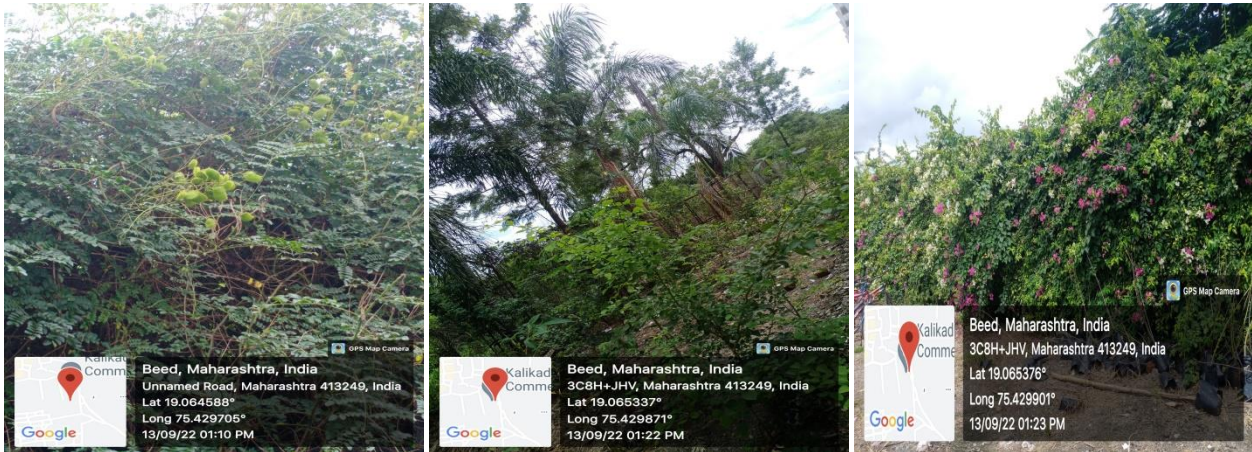

7.1.5 Green campus initiatives of our college include Tree plantation in college for maintaining green campus

- **Tree Plantation by students, teachers & other stake holders**

Our college NSS, Botany and other departments are always enthusiastic for tree plantation. Generally whenever guests visit to our college we plan for tree plantation with their auspicious hands. On 04th Oct. 2022 on the occasion of death anniversary of Late Sau. Kesharbai Khirsagar alias Kaku founder of Adarsh Shikan Santhas, Beed. In this tree plantation program as a chief guest was social worker Mrs.Meenatai Ugalmugale.

- **Use of Bicycles**

Our students use bicycles to come to college for environment awareness

➤ Display of Pollution Management Sign Boards in College Premises

• Air Pollution Management Sign boards

Environment awareness posters in college premises