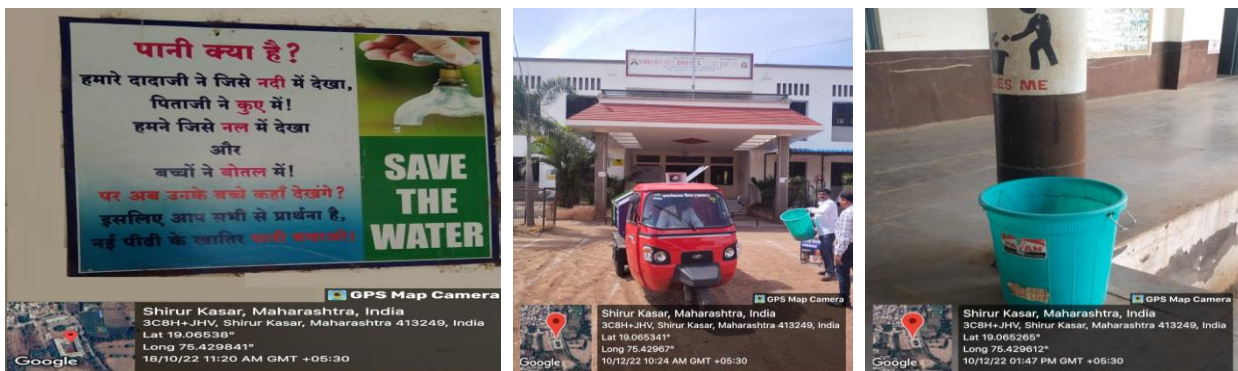

7.1.5 Green campus initiatives of our college include Tree plantation in college for maintaining green campus

- **Tree Plantation by students, teachers & other stake holders**

Our college NSS, Botany and other departments are always enthusiastic for tree plantation. Generally whenever guests visit to our college we plan for tree plantation with their auspicious hands. On 04th Oct. 2022 on the occasion of death anniversary of Late Sau. Kesharbai Khirsagar alias Kaku founder of Adarsh Shikan Santhas, Beed. In this tree plantation program as a chief guest was social worker Mrs.Meenatai Ugalmugale.

- **Use of Bicycles**

Our students use bicycles to come to college for environment awareness

➤ Display of Pollution Management Sign Boards in College Premises

• Air Pollution Management Sign boards

Environment awareness posters in college premises

Solid Waste Management System in College-

➤ **Reduced use of Print copies to avoid wastage of paper**

Technology is used to a greater extent for communication among the staff and the students rather than paper communication. What 'Sapp - class wise groups, Department wise groups, Committee wise groups facilitate E-communication and use of public address systems reduces usage of paper in notices and circulars. Use more readout material in soft form. Reduce the hard readout material. Use more of e-mail for officially communicating the information needed, online reading etc. For rough printing we take care that one sided waste paper is used instead of fresh paper. The waste paper stock of college is sold to vendor for recycling.