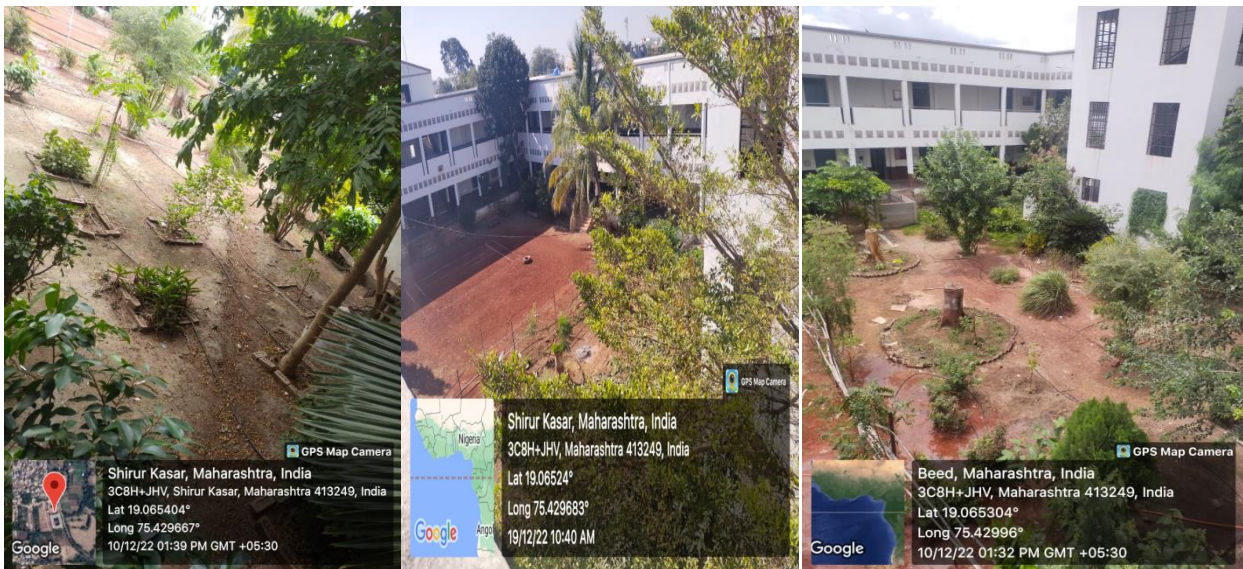

7.1.5 Green campus initiatives of our college include Tree plantation in college for maintaining green campus

- **Tree Plantation by students, teachers & other stake holders**

Our college NSS, Botany and other departments are always enthusiastic for tree plantation. Generally whenever guests visit to our college we plan for tree plantation with their auspicious hands. On 04th Oct. 2022 on the occasion of death anniversary of Late Sau. Kesharbai Khirsagar alias Kaku founder of Adarsh Shikan Santhas, Beed. In this tree plantation program as a chief guest was social worker Mrs.Meenatai Ugalmugale.

- **Use of Bicycles**

Our students use bicycles to come to college for environment awareness

➤ Display of Pollution Management Sign Boards in College Premises

• Air Pollution Management Sign boards

Environment awareness posters in college premises